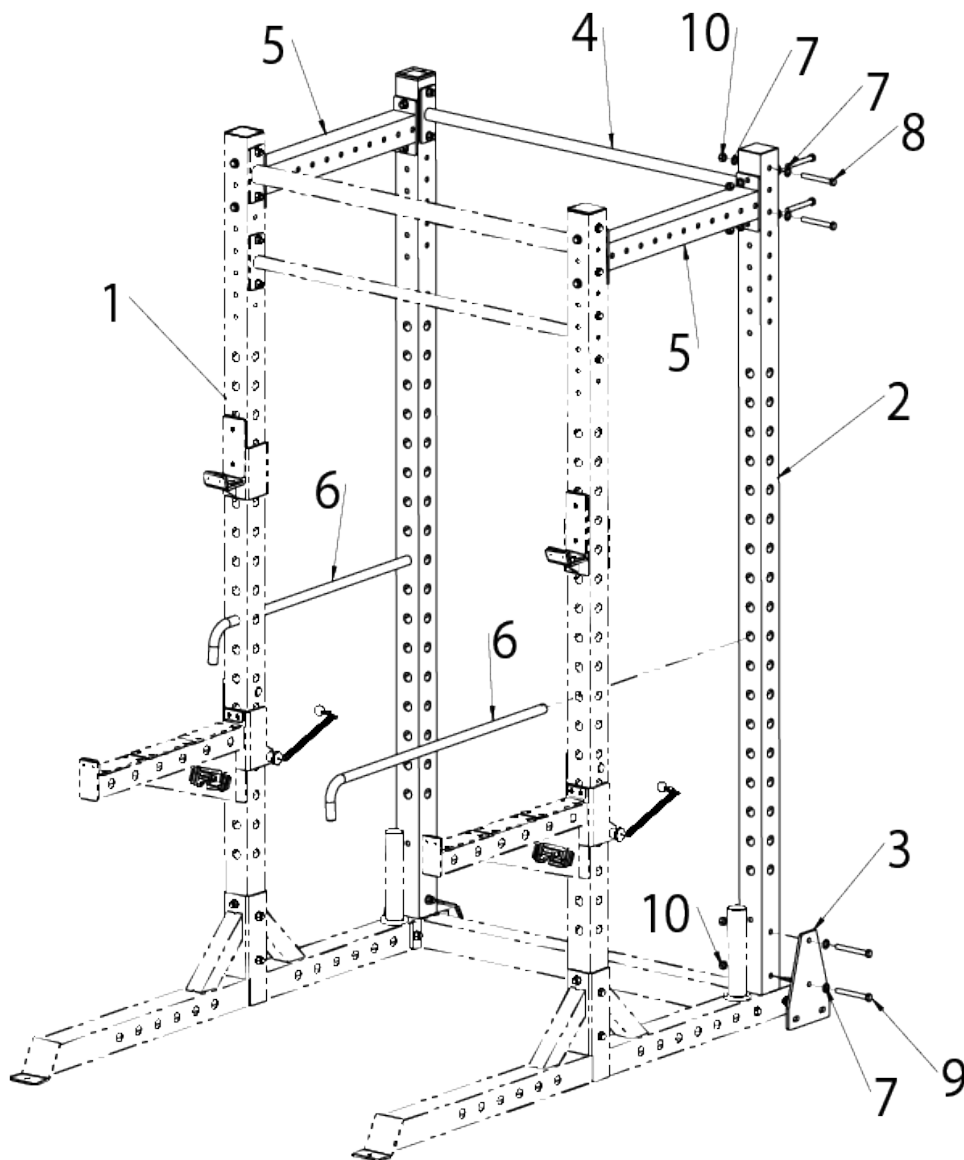

PART NO.	DESCRIPTION	QTY	PART NO.	DESCRIPTION	QTY
1	Alpha Cage (not included)	0	6	Safety catchers	2
2	Upright post	2	7	M12 washer	32
3	Plate	2	8	M12x100 Hex Bolt	12
4	Connecting tube	1	9	M12x105 Hex Bolt	4
5	Connecting tube A	2	10	M12 Nylon nut	16